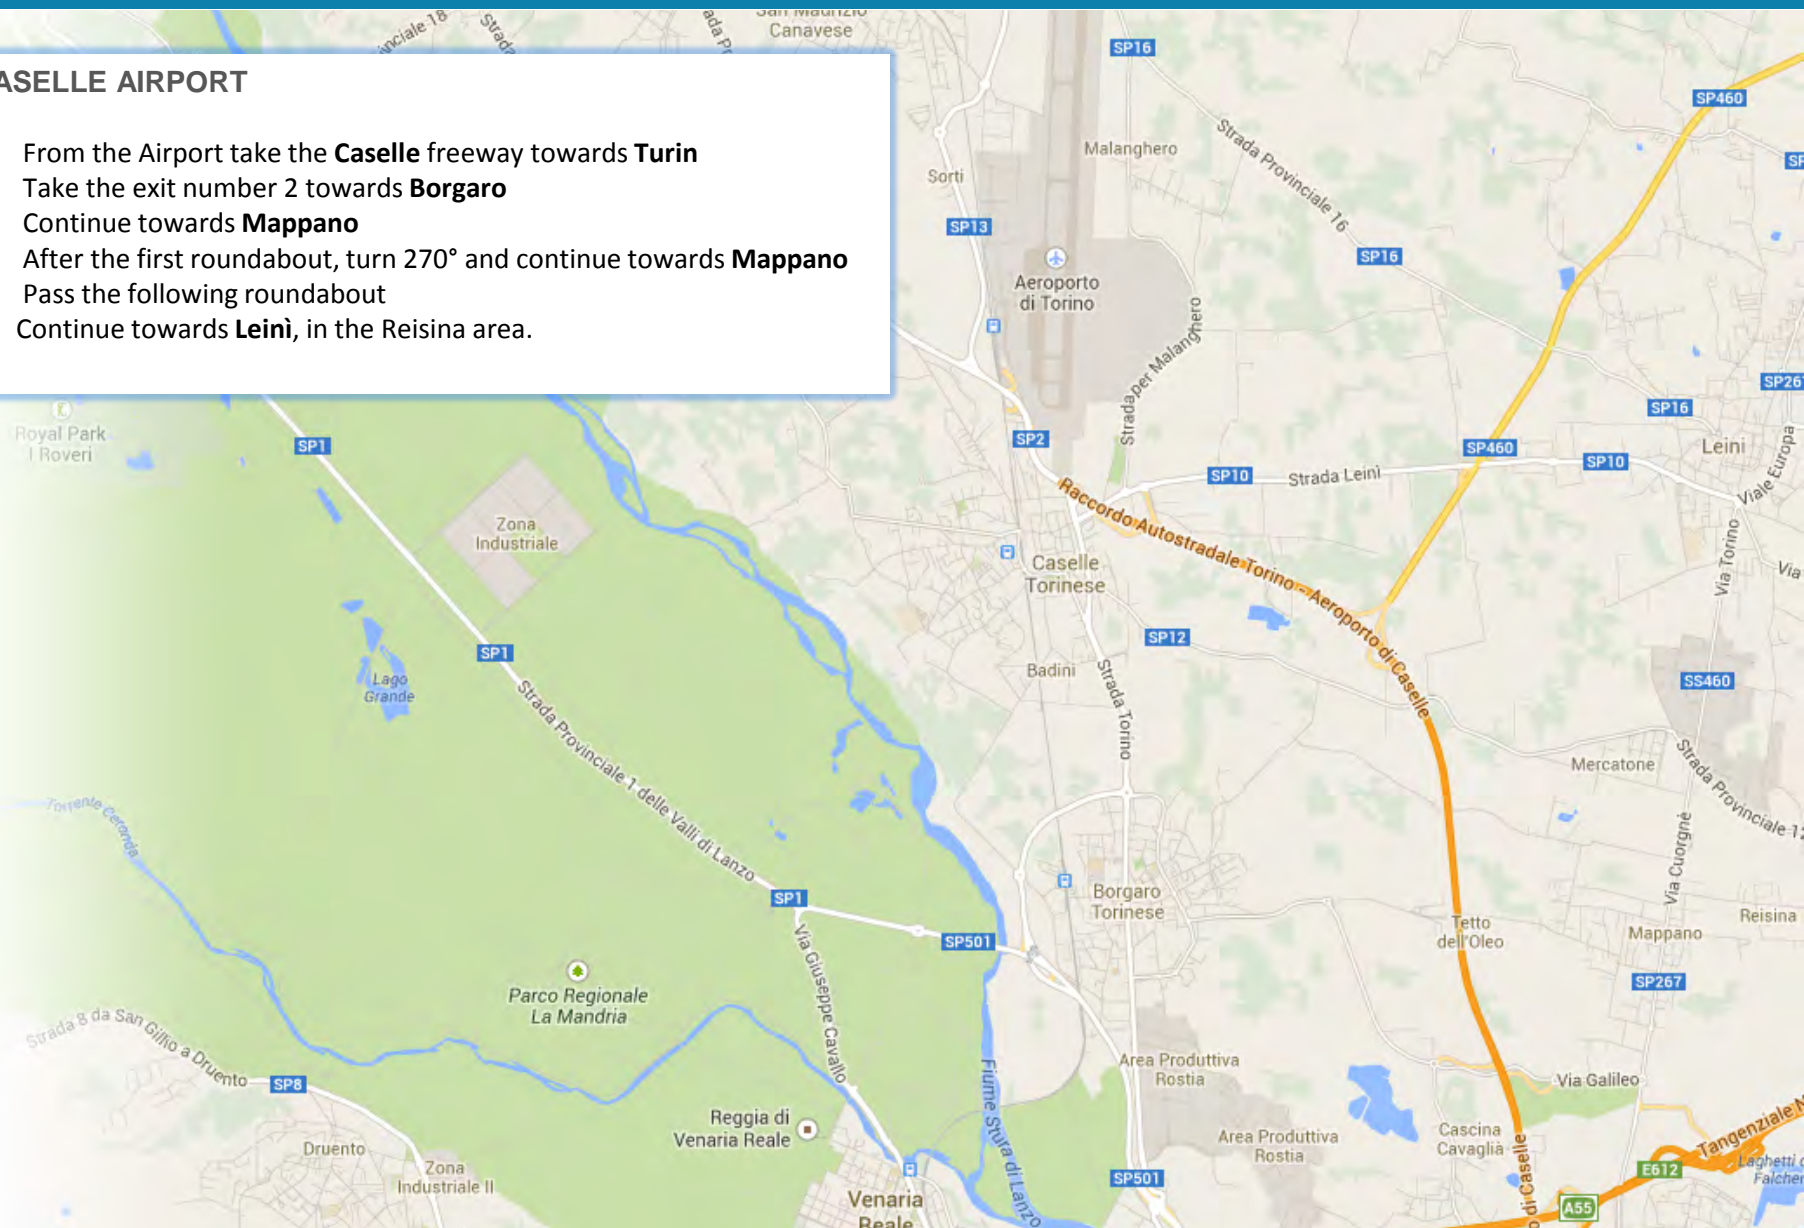

splitting bandknives

LAMEBO s.r.l.

Viale Kennedy, 50/D - 10040 Leinì (TO)

Tel.: +39 011 9910383 • Fax: +39 011 9910424

Skype: Lamebo • lamebo@lamebo.it • www.lamebo.it

CASELLE AIRPORT

- ✓ From the Airport take the **Caselle** freeway towards **Turin**
- ✓ Take the exit number 2 towards **Borgaro**
- ✓ Continue towards **Mappano**
- ✓ After the first roundabout, turn 270° and continue towards **Mappano**
- ✓ Pass the following roundabout
- ✓ Continue towards **Leinì**, in the Reisina area.

splitting bandknives

LAMEBO s.r.l.

Viale Kennedy, 50/D - 10040 Leini (TO)

Tel.: +39 011 9910383 • Fax:+39 011 9910424

Skype: Lamebo • lamebo@lamebo.it • www.lamebo.it

MAP DETAILS

- ✓ After nearly one kilometer take the road on the right: *Via Galileo Galilei*
- ✓ Drive that road until the first roundabout and pass it.
- ✓ Our shed is the white and grey building with blue windows which is on the left of the roundabout